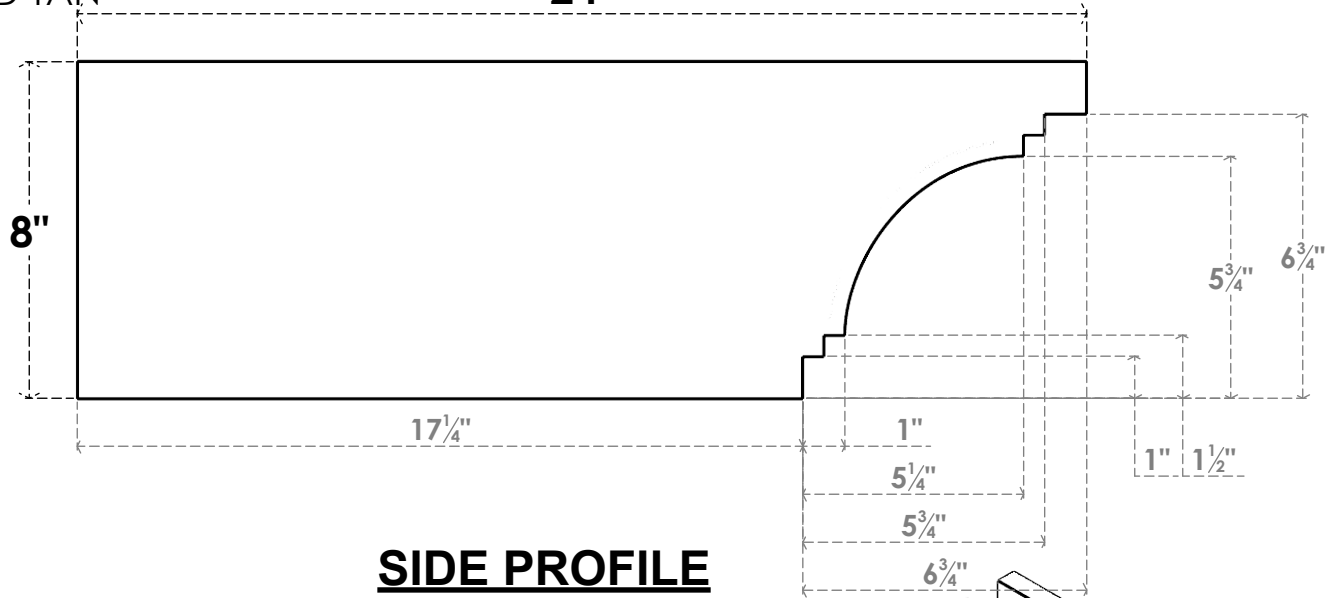

# ITEM NUMBER: RFTURO040X08000X24000X008PEC00RCPR

4"W X 8"H X 24"L TIMBERTHANE ROUGH CEDAR PESCADERO FAUX WOOD OPEN RAFTER TAIL, 8"L END, PRIMED TAN

24"

**ISOMETRIC**

GENERATED DATE : 03/02/2023

EKENA MILLWORK  
 2300 WEST MAIN ST.  
 CLARKSVILLE, TX 75426  
 TOLL FREE: 866-607-0453  
 WWW.EKENAMILLWORK.COM

**NOTES**

1. INSTALLATION TO BE COMPLETED IN ACCORDANCE WITH MANUFACTURER'S SPECIFICATIONS.
2. DRAWING MAY NOT BE TO SCALE
3. THIS DRAWING IS INTENDED FOR DESIGN AND PLANNING PURPOSES ONLY.
4. ALL INFORMATION CONTAINED HEREIN WAS CURRENT AT THE TIME OF DEVELOPMENT BUT MUST BE REVIEWED AND APPROVED BY THE PRODUCT MANUFACTURER TO BE CONSIDERED ACCURATE.
5. TIMBERTHANE ARCHITECTURAL PRODUCTS ARE MADE FROM HIGH DENSITY URETHANE AND COME FACTORY PRIMED