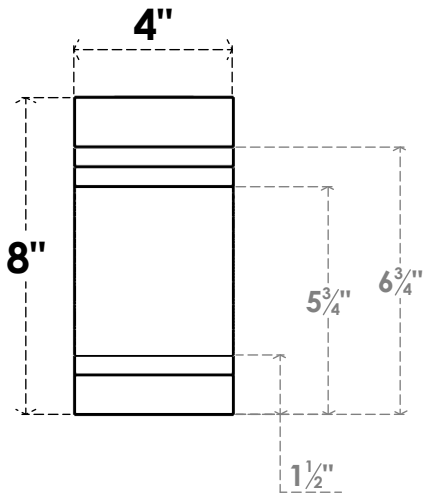

# ITEM NUMBER: RFTURO040X08000X24000X008PEC00RCPR

4"W X 8"H X 24"L TIMBERTHANE ROUGH CEDAR PESCADERO FAUX WOOD OPEN RAFTER TAIL, 8"L END, PRIMED TAN

24"

**ISOMETRIC**

GENERATED DATE : 03/02/2023

EKENA MILLWORK  
 2300 WEST MAIN ST.  
 CLARKSVILLE, TX 75426  
 TOLL FREE: 866-607-0453  
 WWW.EKENAMILLWORK.COM

**NOTES**

1. INSTALLATION TO BE COMPLETED IN ACCORDANCE WITH MANUFACTURER'S SPECIFICATIONS.
2. DRAWING MAY NOT BE TO SCALE
3. THIS DRAWING IS INTENDED FOR DESIGN AND PLANNING PURPOSES ONLY.
4. ALL INFORMATION CONTAINED HEREIN WAS CURRENT AT THE TIME OF DEVELOPMENT BUT MUST BE REVIEWED AND APPROVED BY THE PRODUCT MANUFACTURER TO BE CONSIDERED ACCURATE.
5. TIMBERTHANE ARCHITECTURAL PRODUCTS ARE MADE FROM HIGH DENSITY URETHANE AND COME FACTORY PRIMED