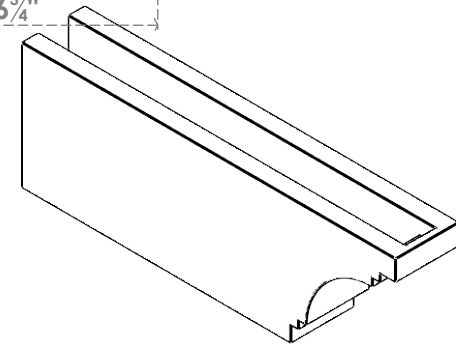

# ITEM NUMBER: RFTURO040X08000X24000X008PEC00RCPR

4"W X 8"H X 24"L TIMBERTHANE ROUGH CEDAR PESCADERO FAUX WOOD OPEN RAFTER TAIL, 8"L END, PRIMED TAN

24"

**ISOMETRIC**

GENERATED DATE : 03/02/2023

EKENA MILLWORK  
 2300 WEST MAIN ST.  
 CLARKSVILLE, TX 75426  
 TOLL FREE: 866-607-0453  
 WWW.EKENAMILLWORK.COM

**NOTES**

1. INSTALLATION TO BE COMPLETED IN ACCORDANCE WITH MANUFACTURER'S SPECIFICATIONS.
2. DRAWING MAY NOT BE TO SCALE
3. THIS DRAWING IS INTENDED FOR DESIGN AND PLANNING PURPOSES ONLY.
4. ALL INFORMATION CONTAINED HEREIN WAS CURRENT AT THE TIME OF DEVELOPMENT BUT MUST BE REVIEWED AND APPROVED BY THE PRODUCT MANUFACTURER TO BE CONSIDERED ACCURATE.
5. TIMBERTHANE ARCHITECTURAL PRODUCTS ARE MADE FROM HIGH DENSITY URETHANE AND COME FACTORY PRIMED